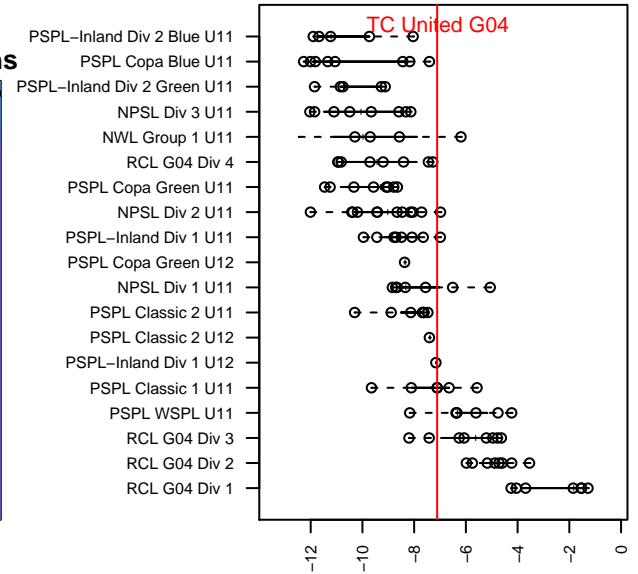

**attack and defense rating
relative to others at age
and all opponents in last 13 months**