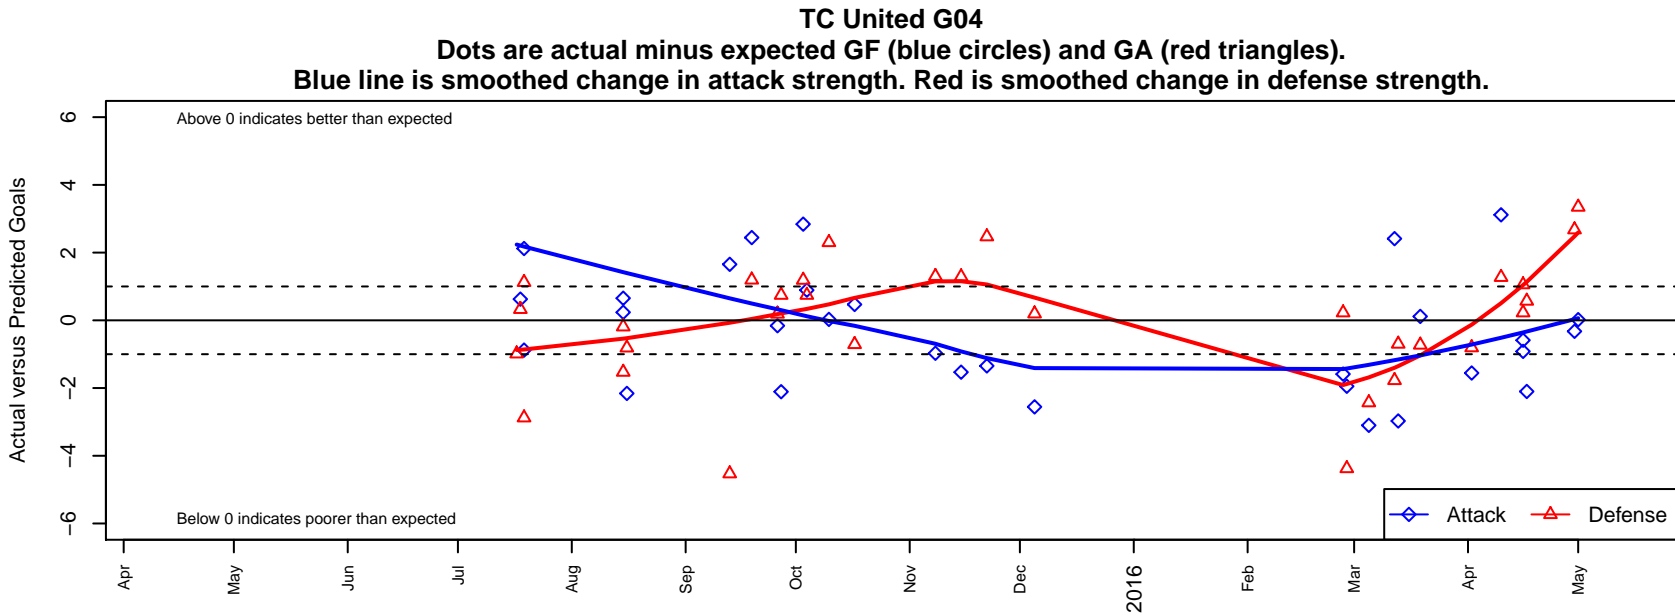

**attack and defense variance (black dot)
relative to other teams
and top 10 in region**

**attack and defense rating
relative to others at age
and all opponents in last 13 months**

TC United G04

Thurston County United
Lacey, WA
G04 total strength=412
attack=0.39 defense=0.17
fall league = PSPL Classic 1 U11
spr league = Spr PSPL Classic 1 U11
notes= Bamba 2015

alt names used:
TC United G'04 – Bamba
TC United G'04 – Bamba
THURSTON COUNTY UNITED TC UNITED G'
TC United G04 Navy–Bamba
THURSTON COUNTY UNITED TC UNITED G'

Venues played:
2015 KITG GU11 Green
2015 Skagit Super Cup U11 Silver
2015 PSPL Classic 1 U11
2015 Spr PSPL Classic 1 U11
2015 WA Cup GU11 Gold/Silver U11